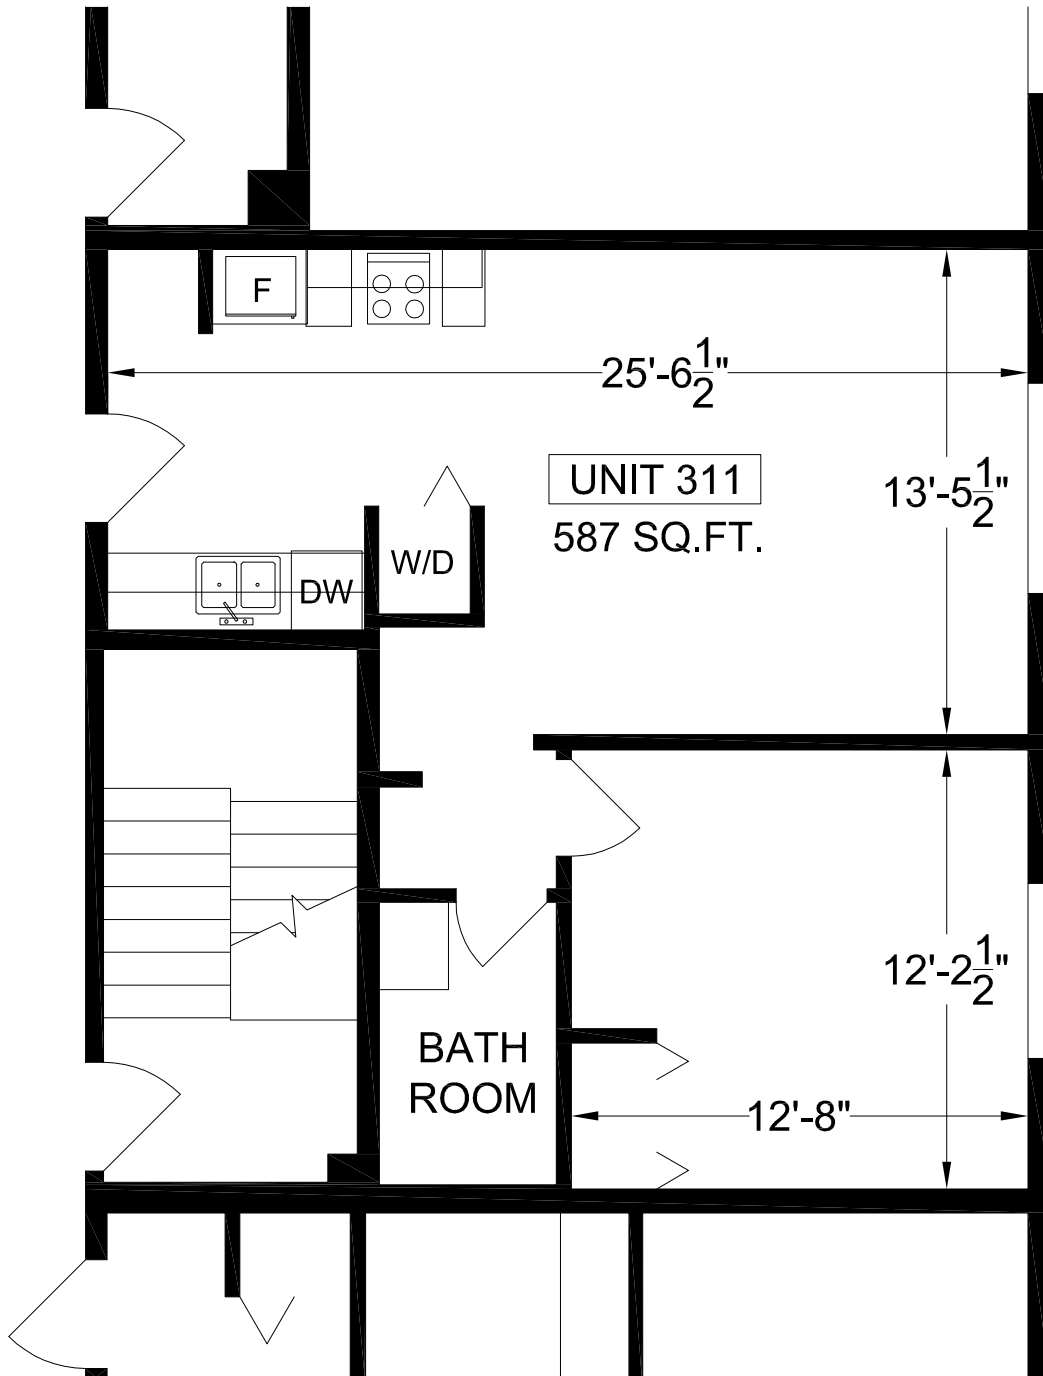

3RD FLOOR
493 BURNSIDE E. ROAD
VICTORIA BC

PREPARED FOR
MIDTOWN MEWS
WAI WING MEW AND
CHEW'S T.V. & STEREO LTD.
493 BURNSIDE RD
VICTORIA BC

M MEASURE MASTERS
VANCOUVER ISLAND - COMMERCIAL
3034 WESTDOWNE ROAD
VICTORIA BC V8R 5G2
TEL 250 472 2653 FAX 250 472 2683